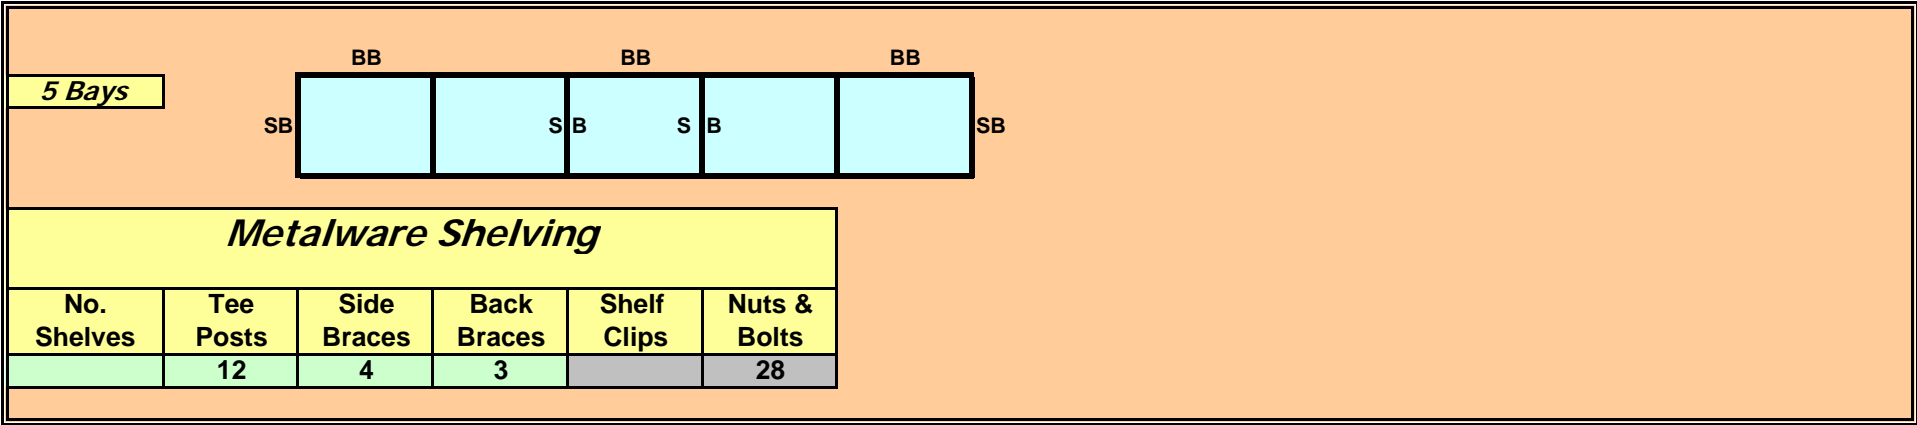

**3 Bays**

**Metalware Shelving**

No. Shelves	Tee Posts	Side Braces	Back Braces	Shelf Clips	Nuts & Bolts
	8	3	2		20

**Back To Back**

**3 Bays**

**Metalware Shelving**

No. Shelves	Tee Posts	Side Braces	Back Braces	BB Clips	Shelf Clips	Nuts & Bolts
	16	6	2	4		40