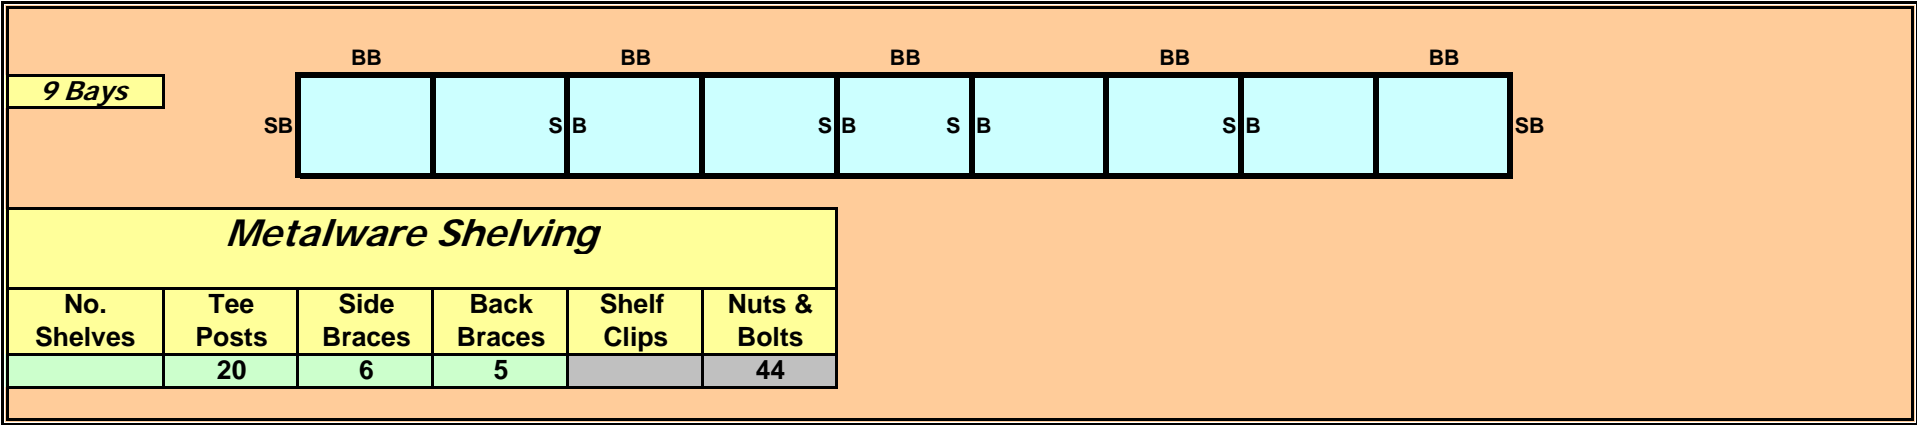

**2 Bays**

**Metalware Shelving**

No. Shelves	Tee Posts	Side Braces	Back Braces	Shelf Clips	Nuts & Bolts
	6	2	2		16

**Back To Back**

**2 Bays**

**Metalware Shelving**

No. Shelves	Tee Posts	Side Braces	Back Braces	BB Clips	Shelf Clips	Nuts & Bolts
	12	4	2	4		32

**3 Bays**

**Metalware Shelving**

No. Shelves	Tee Posts	Side Braces	Back Braces	Shelf Clips	Nuts & Bolts
	8	3	2		20

**Back To Back**

**3 Bays**

**Metalware Shelving**

No. Shelves	Tee Posts	Side Braces	Back Braces	BB Clips	Shelf Clips	Nuts & Bolts
	16	6	2	4		40