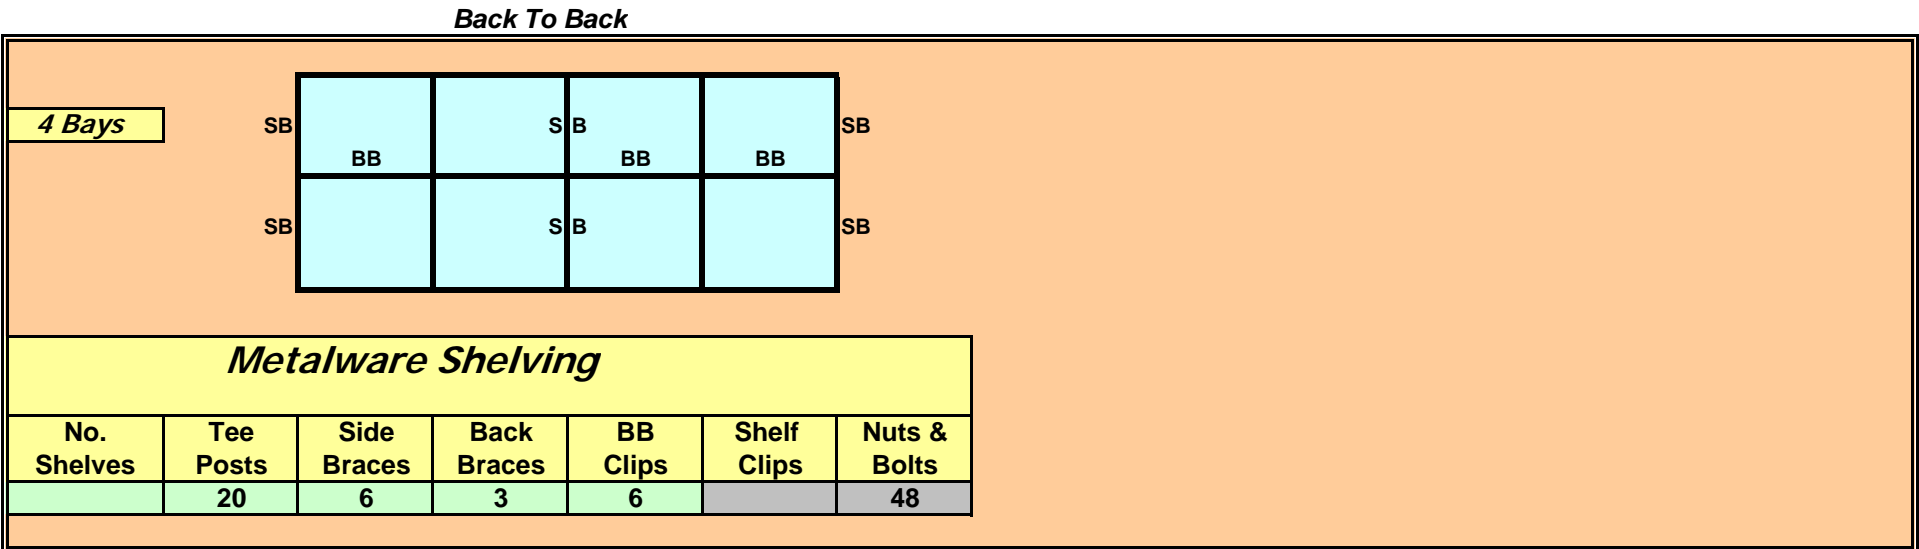

**2 Bays**

**Metalware Shelving**

No. Shelves	Tee Posts	Side Braces	Back Braces	Shelf Clips	Nuts & Bolts
	6	2	2		16

**Back To Back**

**2 Bays**

**Metalware Shelving**

No. Shelves	Tee Posts	Side Braces	Back Braces	BB Clips	Shelf Clips	Nuts & Bolts
	12	4	2	4		32

**3 Bays**

**Metalware Shelving**

No. Shelves	Tee Posts	Side Braces	Back Braces	Shelf Clips	Nuts & Bolts
	8	3	2		20

**Back To Back**

**3 Bays**

**Metalware Shelving**

No. Shelves	Tee Posts	Side Braces	Back Braces	BB Clips	Shelf Clips	Nuts & Bolts
	16	6	2	4		40