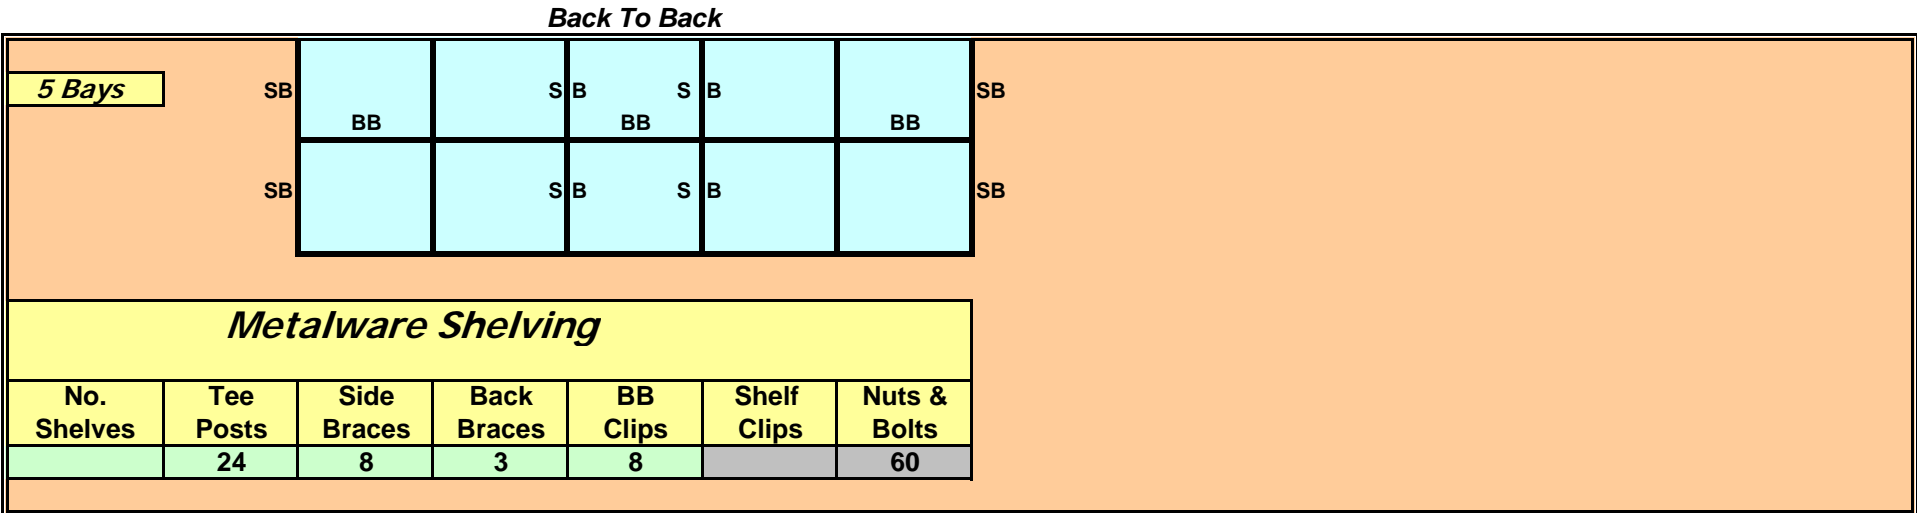

**2 Bays**

**Metalware Shelving**

No. Shelves	Tee Posts	Side Braces	Back Braces	Shelf Clips	Nuts & Bolts
	6	2	2		16

**Back To Back**

**2 Bays**

**Metalware Shelving**

No. Shelves	Tee Posts	Side Braces	Back Braces	BB Clips	Shelf Clips	Nuts & Bolts
	12	4	2	4		32

**3 Bays**

**Metalware Shelving**

No. Shelves	Tee Posts	Side Braces	Back Braces	Shelf Clips	Nuts & Bolts
	8	3	2		20

**Back To Back**

**3 Bays**

**Metalware Shelving**

No. Shelves	Tee Posts	Side Braces	Back Braces	BB Clips	Shelf Clips	Nuts & Bolts
	16	6	2	4		40