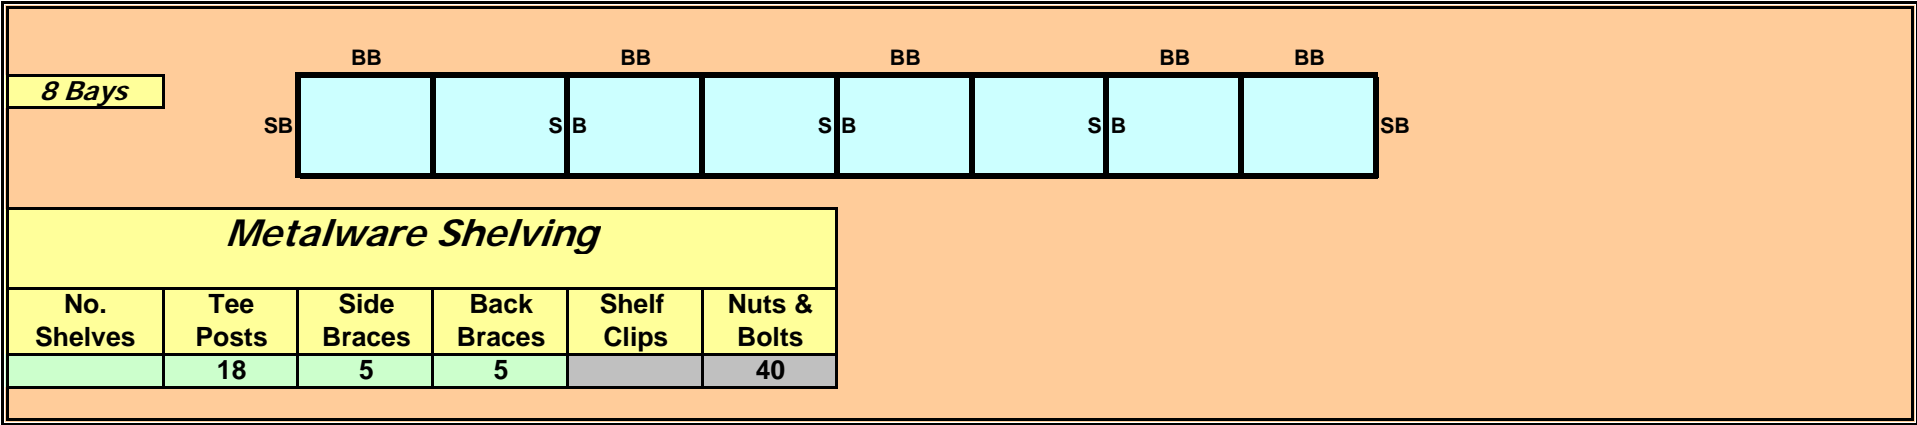

**2 Bays**

**Metalware Shelving**

No. Shelves	Tee Posts	Side Braces	Back Braces	Shelf Clips	Nuts & Bolts
	6	2	2		16

**Back To Back**

**2 Bays**

**Metalware Shelving**

No. Shelves	Tee Posts	Side Braces	Back Braces	BB Clips	Shelf Clips	Nuts & Bolts
	12	4	2	4		32

**3 Bays**

**Metalware Shelving**

No. Shelves	Tee Posts	Side Braces	Back Braces	Shelf Clips	Nuts & Bolts
	8	3	2		20

**Back To Back**

**3 Bays**

**Metalware Shelving**

No. Shelves	Tee Posts	Side Braces	Back Braces	BB Clips	Shelf Clips	Nuts & Bolts
	16	6	2	4		40