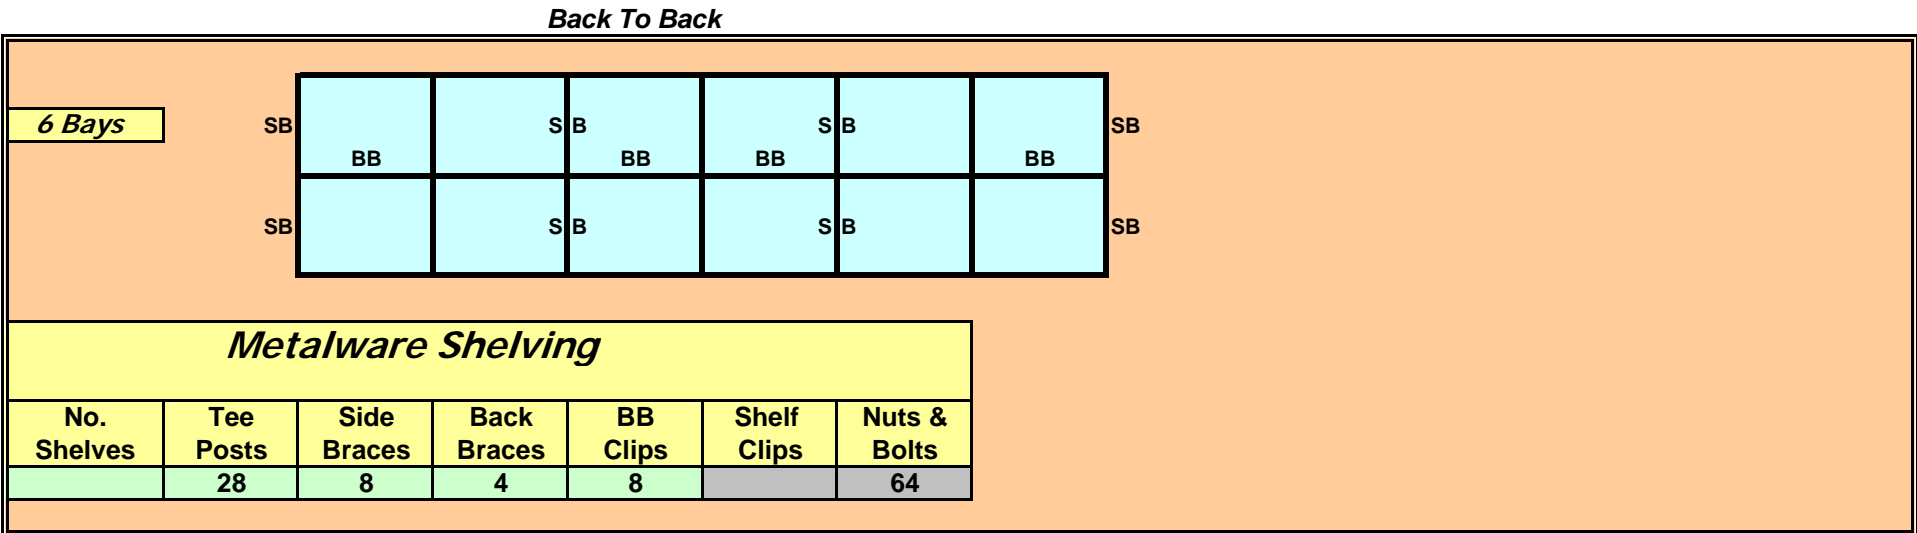

**2 Bays**

**Metalware Shelving**

No. Shelves	Tee Posts	Side Braces	Back Braces	Shelf Clips	Nuts & Bolts
	6	2	2		16

**Back To Back**

**2 Bays**

**Metalware Shelving**

No. Shelves	Tee Posts	Side Braces	Back Braces	BB Clips	Shelf Clips	Nuts & Bolts
	12	4	2	4		32

**3 Bays**

**Metalware Shelving**

No. Shelves	Tee Posts	Side Braces	Back Braces	Shelf Clips	Nuts & Bolts
	8	3	2		20

**Back To Back**

**3 Bays**

**Metalware Shelving**

No. Shelves	Tee Posts	Side Braces	Back Braces	BB Clips	Shelf Clips	Nuts & Bolts
	16	6	2	4		40