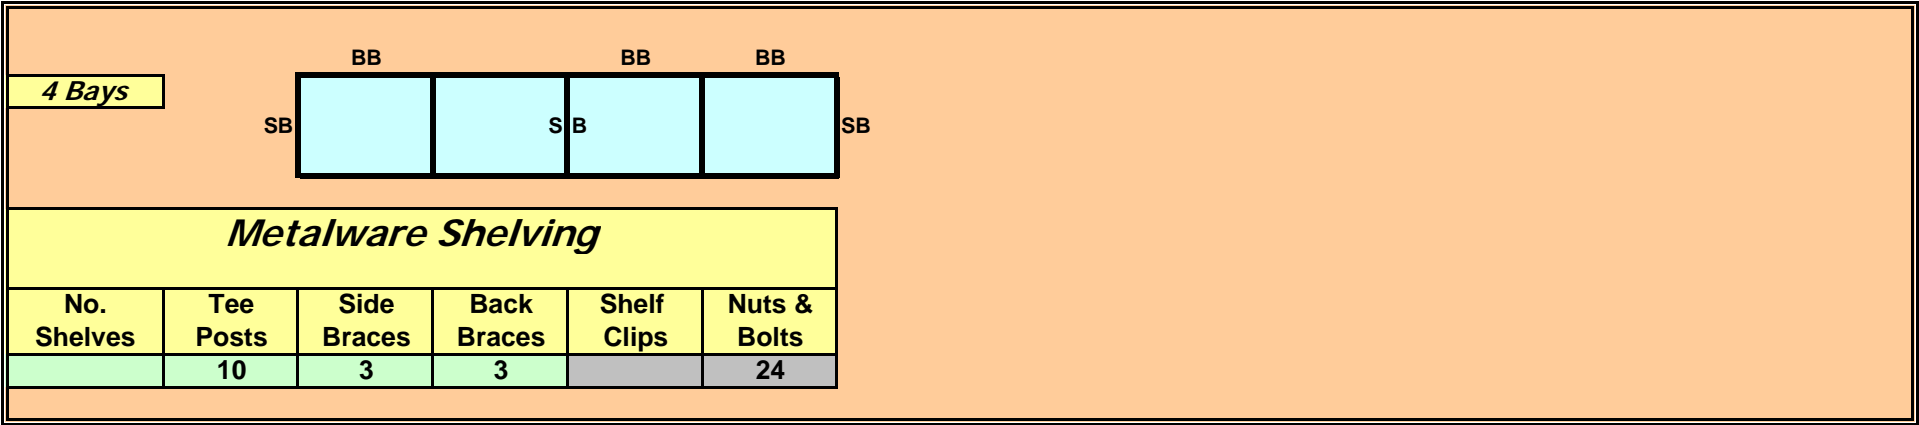

**3 Bays**

**Metalware Shelving**

No. Shelves	Tee Posts	Side Braces	Back Braces	Shelf Clips	Nuts & Bolts
	8	3	2		20

**Back To Back**

**3 Bays**

**Metalware Shelving**

No. Shelves	Tee Posts	Side Braces	Back Braces	BB Clips	Shelf Clips	Nuts & Bolts
	16	6	2	4		40