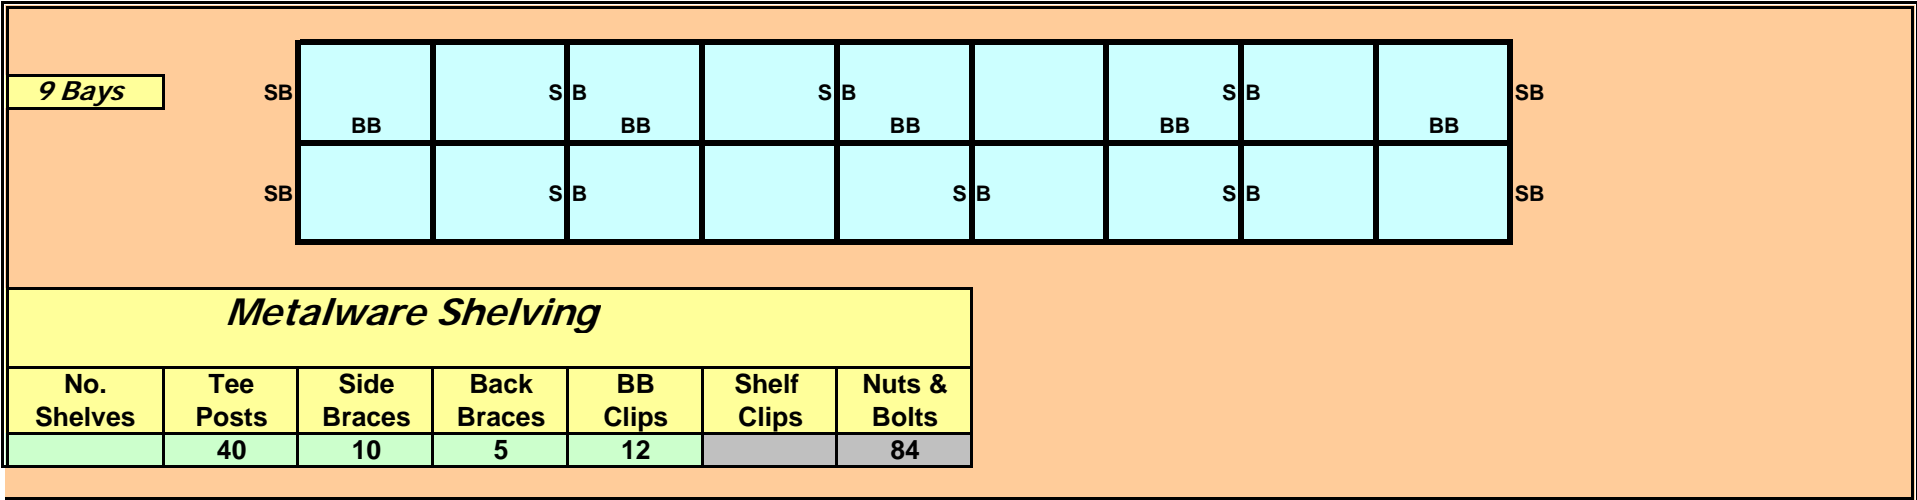

Back To Back