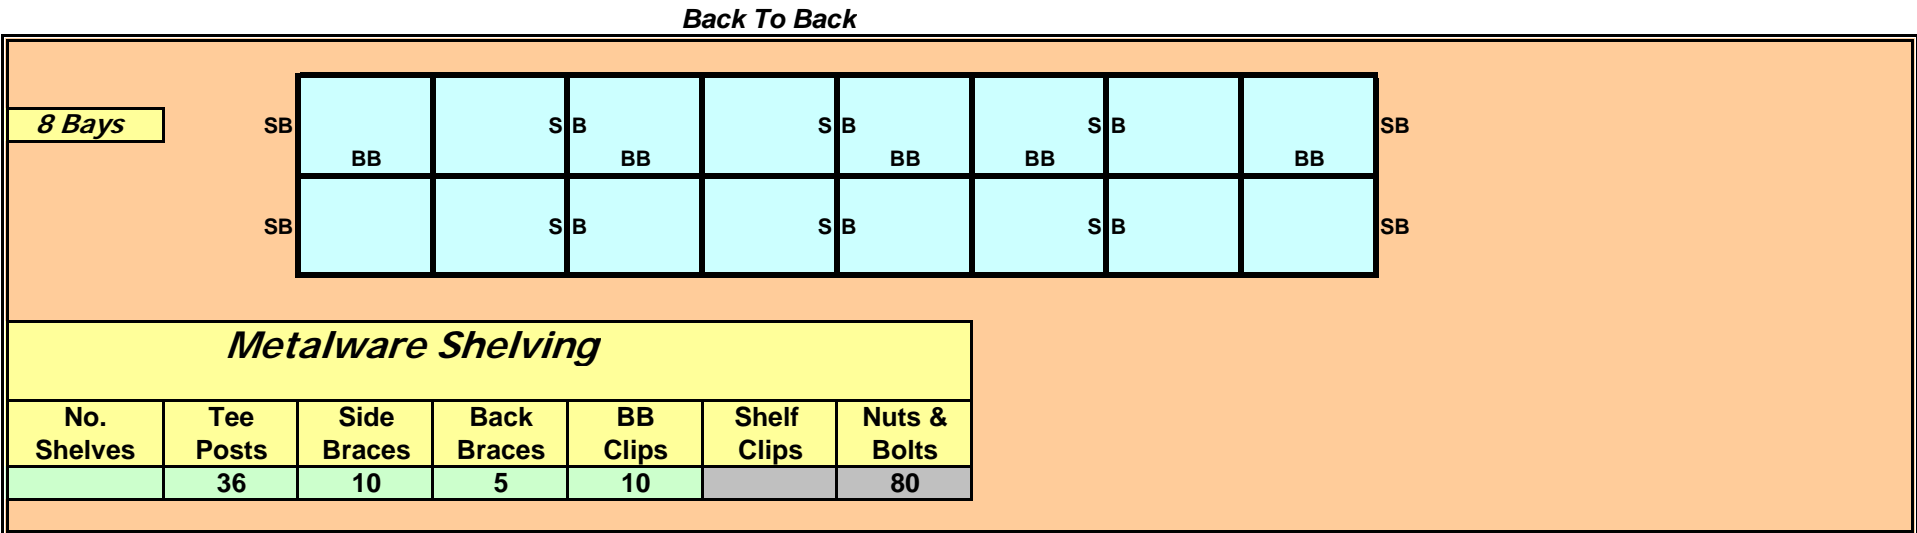

**2 Bays**

**Metalware Shelving**

No. Shelves	Tee Posts	Side Braces	Back Braces	Shelf Clips	Nuts & Bolts
	6	2	2		16

**Back To Back**

**2 Bays**

**Metalware Shelving**

No. Shelves	Tee Posts	Side Braces	Back Braces	BB Clips	Shelf Clips	Nuts & Bolts
	12	4	2	4		32

**3 Bays**

**Metalware Shelving**

No. Shelves	Tee Posts	Side Braces	Back Braces	Shelf Clips	Nuts & Bolts
	8	3	2		20

**Back To Back**

**3 Bays**

**Metalware Shelving**

No. Shelves	Tee Posts	Side Braces	Back Braces	BB Clips	Shelf Clips	Nuts & Bolts
	16	6	2	4		40