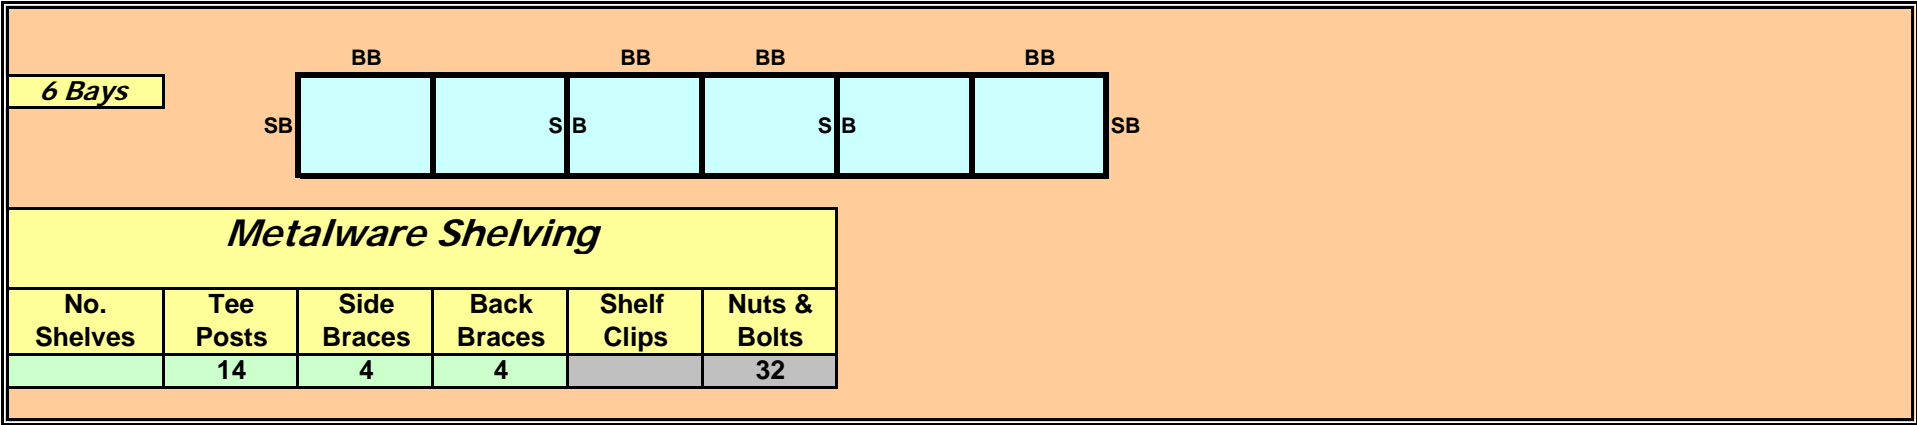

**2 Bays**

**Metalware Shelving**

No. Shelves	Tee Posts	Side Braces	Back Braces	Shelf Clips	Nuts & Bolts
	6	2	2		16

**Back To Back**

**2 Bays**

**Metalware Shelving**

No. Shelves	Tee Posts	Side Braces	Back Braces	BB Clips	Shelf Clips	Nuts & Bolts
	12	4	2	4		32

**3 Bays**

**Metalware Shelving**

No. Shelves	Tee Posts	Side Braces	Back Braces	Shelf Clips	Nuts & Bolts
	8	3	2		20

**Back To Back**

**3 Bays**

**Metalware Shelving**

No. Shelves	Tee Posts	Side Braces	Back Braces	BB Clips	Shelf Clips	Nuts & Bolts
	16	6	2	4		40